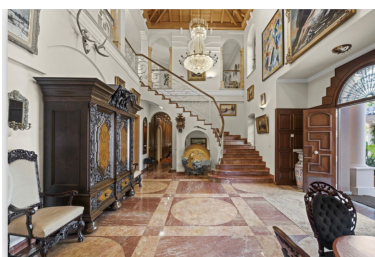

Status: Sale

Property Type: House

Parking places: by request

Printing day : 22nd June
2026

Overview: Are you ready to step into a world of refined luxury and timeless sophistication? Welcome to this extraordinary classical mansion in the heart of Marbella, a masterpiece of architectural beauty and opulence. With six spacious rooms and a vast 1727 square meters of living space, this mansion offers an unparalleled sense of grandeur and space. Enjoy a private indoor heated pool, a tennis court, a well-equipped gym, a games room, and a soothing jacuzzi, all within the confines of your own estate. As you step through the majestic entrance, you'll be greeted by the timeless elegance that defines every corner of this mansion. From the ornate ceilings to the meticulously crafted woodwork, no detail has been spared in creating an atmosphere of refinement. Swim year-round in your private indoor heated pool. Whether for leisure or exercise, this luxurious amenity offers unparalleled convenience and comfort. Tennis enthusiasts will relish the opportunity to perfect their game on the private court, just steps from the main residence. Stay active and healthy with a fully equipped gym, complete with modern fitness equipment and ample space for workouts. Entertain friends and family in the dedicated games room, featuring billiards, table tennis, and other indoor games. Unwind and relax in the tranquil jacuzzi, surrounded by lush landscaping and the soothing sounds of nature. This classical mansion is a true masterpiece, a testament to both luxury and comfort. Don't miss the chance to make it your own. Contact us today to schedule a private viewing and experience the epitome of Marbella's elite lifestyle.