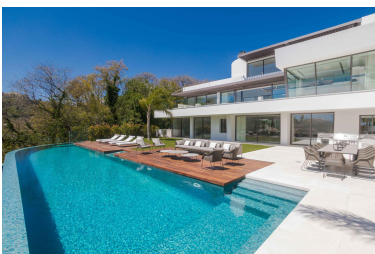

+34 634 74 91 60
+34 658 86 97 13

info@garantconsultingplus.com

Villa in La Quinta

Reference: R3914380

Bedrooms: 6
Status: Sale

Bathrooms: 6
Property Type: Villa

M²: 867
Parking places: by request

Price: 6,450,000 €
Printing day : 5th April 2025

Overview: VILLA BELVEDERE • The latest in contemporary design. Brand new villa with the best panoramic views of the sea and golf in the privileged residential area of □□La Quinta, Benahavis, surrounded by golf courses and only 5 minutes by car from Puerto Banús, Marbella and the beach. Exquisitely designed, furnished and decorated to retain the light and views that only southern Spain has. Ideal to enjoy with family and friends. Built on three levels, the main floor consists of: a large open plan area that includes a living room, dining room, library and fully equipped kitchen with a huge island and access to the herb garden, plus the master suite, all communicating to a terrace with a seating area. barbecue. The lower floor is dedicated to entertainment and relaxation and includes a games room, bar, TV room, cinema room, gym and SPA with sauna, steam room and Jacuzzi for 8 people, and four en-suite bedrooms. All rooms are set around a zen inner courtyard and face the garden with outdoor TV and infinity pool. Other features: garage for 4 cars at street level, elevator, fruit garden, home automation, underfloor heating, utility rooms, etc. Fully furnished and decorated.

Features:

Pool, Air conditioning, Mountain views, Lift, None, Private garden, Parking, Luxury