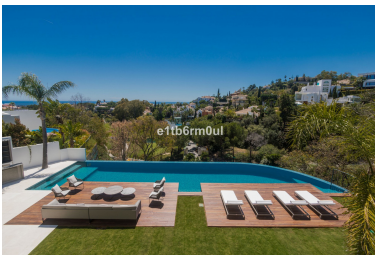

Price: 6,450,000 €  
Printing day : 5th April 2025

---

Overview: MARBELLA • VILLA BELVEDERE • CONTEMPORARY • Brand new villa with the best panoramic sea and golf views. Situated in the privileged residential area of La Quinta, Benahavis, surrounded by golf courses and only a 5-minute drive from Puerto Banús, Marbella and the beaches. Exquisitely designed, furnished and decorated, it is an entertainment paradise for family and friends and open to the light and the views only Southern Spain can offer. Built on three levels, the main floor comprises: a huge open plan area comprising lounge, dining room, corner library and fully fitted kitchen with enormous island and access to a herb garden, plus the master suite, all opening onto a sunny terrace with BBQ area. The lower floor is dedicated to entertainment and relaxation including a play room, bar, TV room, cinema room, Gym and SPA with sauna, steam room and 8-people jacuzzi, all rooms are formed around a zen interior patio and open onto the garden with an outdoor TV and infinity pool. Four en suite bedrooms complete this level. Features include: four carport on street level, lift to all floors, fruit garden, Domotic system, UFH throughout, machinery room, staff quarters. Fully furnished and decorated. The ultimate in contemporary design.

---

Features:

None, Mountain views, Pool, Lift, None