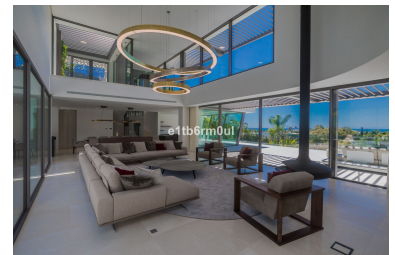

Price: 6,450,000 €  
Printing day : 5th April 2025

---

Overview: MARBELLA • VILLA BELVEDERE • CONTEMPORARY • Brand new villa with the best panoramic sea and golf views. Situated in the privileged residential area of La Quinta, Benahavis, surrounded by golf courses and only a 5-minute drive from Puerto Banús, Marbella and the beaches. Exquisitely designed, furnished and decorated, it is an entertainment paradise for family and friends and open to the light and the views only Southern Spain can offer. Built on three levels, the main floor comprises: a huge open plan area comprising lounge, dining room, corner library and fully fitted kitchen with enormous island and access to a herb garden, plus the master suite, all opening onto a sunny terrace with BBQ area. The lower floor is dedicated to entertainment and relaxation including a play room, bar, TV room, cinema room, Gym and SPA with sauna, steam room and 8-people jacuzzi, all rooms are formed around a zen interior patio and open onto the garden with an outdoor TV and infinity pool. Four en suite bedrooms complete this level. Features include: four carport on street level, lift to all floors, fruit garden, Domotic system, UFH throughout, machinery room, staff quarters. Fully furnished and decorated. The ultimate in contemporary design.