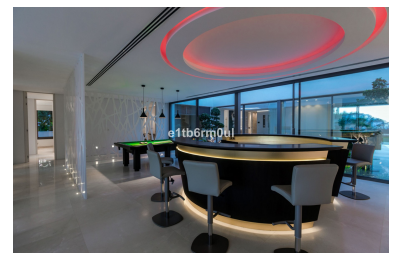

Price: 6,450,000 €  
Printing day : 5th April 2025

---

Overview: MARBELLA • VILLA BELVEDERE • CONTEMPORARY • Brand new villa with the best panoramic sea and golf views. Situated in the privileged residential area of La Quinta, Benahavis, surrounded by golf courses and only a 5-minute drive from Puerto Banús, Marbella and the beaches. Exquisitely designed, furnished and decorated, it is an entertainment paradise for family and friends and open to the light and the views only Southern Spain can offer. Built on three levels, the main floor comprises: a huge open plan area comprising lounge, dining room, corner library and fully fitted kitchen with enormous island and access to a herb garden, plus the master suite, all opening onto a sunny terrace with BBQ area. The lower floor is dedicated to entertainment and relaxation including a play room, bar, TV room, cinema room, Gym and SPA with sauna, steam room and 8-people jacuzzi, all rooms are formed around a zen interior patio and open onto the garden with an outdoor TV and infinity pool. Four en suite bedrooms complete this level. Features include: four carport on street level, lift to all floors, fruit garden, Domotic system, UFH throughout, machinery room, staff quarters. Fully furnished and decorated. The ultimate in contemporary design.